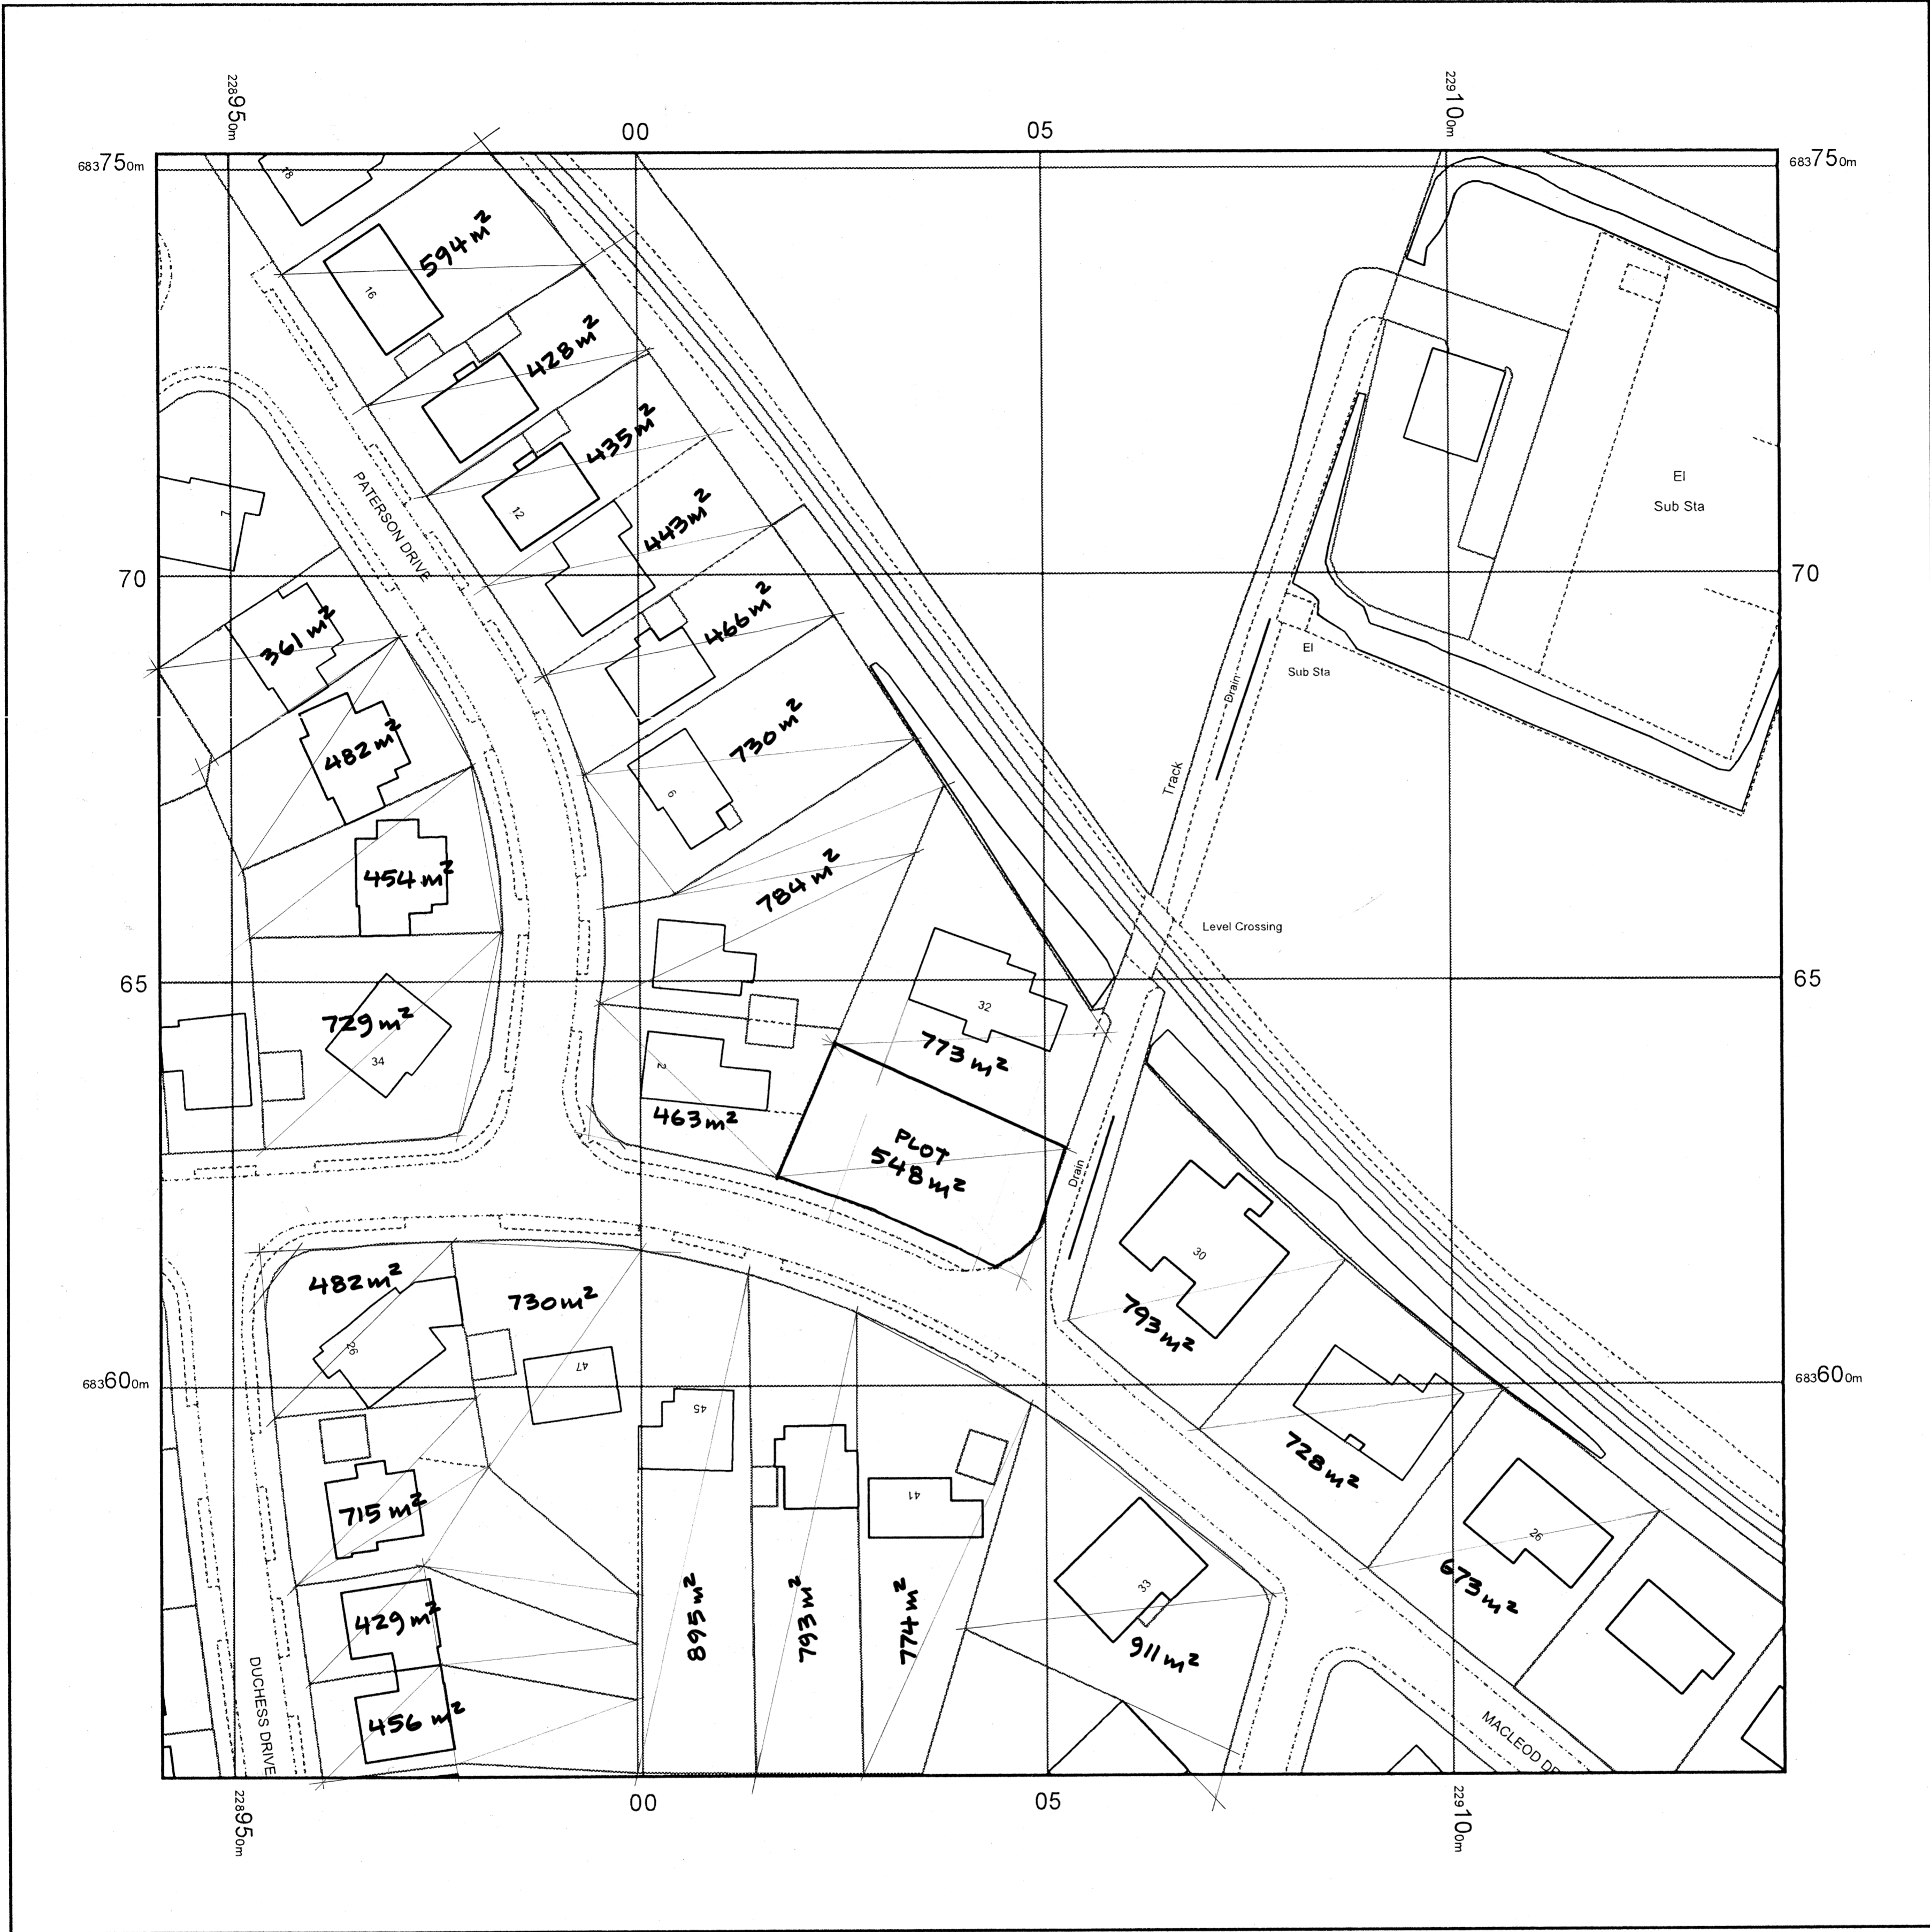

North
25m

Scale 1:1250

© Crown copyright and database rights 2015 Ordnance Survey 100048957. The representation of road, track or path is no evidence of a boundary or right of way. The representation of features as lines is no evidence of a property boundary.

Supplied by: www.ukmapcentre.com
Serial No: 82545
Centre Coordinates: 229041,683652
Production Date: 02/12/2015 09:56:27

32 Macleod Drive Helensburgh G84 9QU